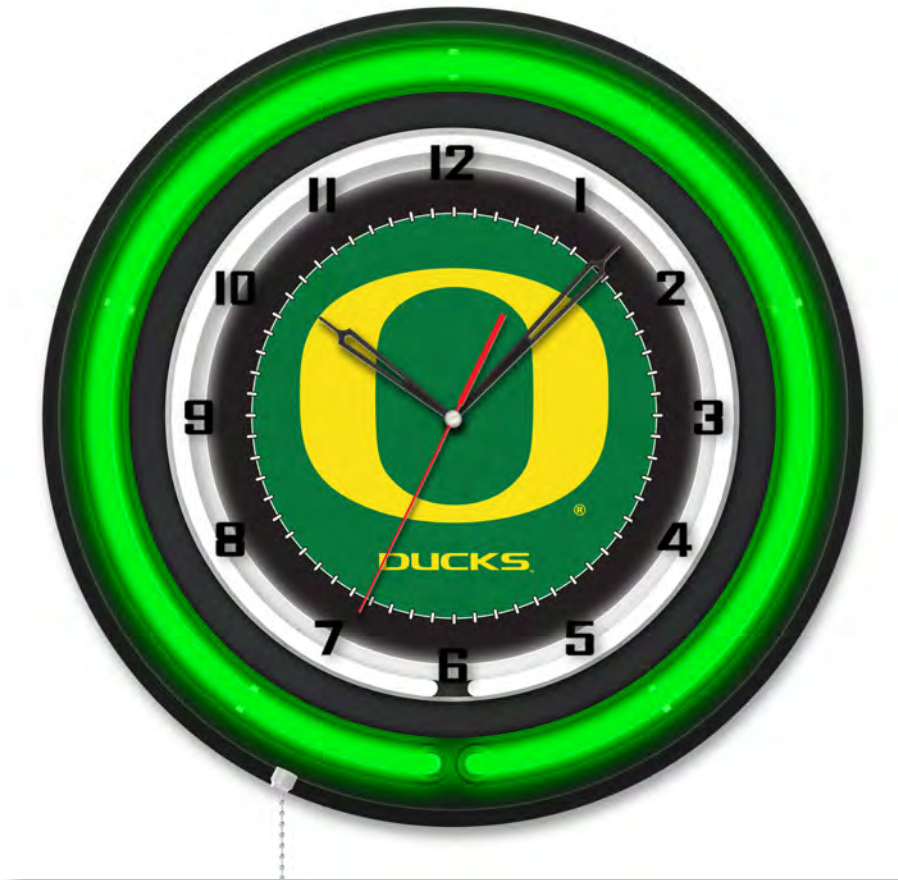

New! 7

Introducing University of Oregon Officially Licensed Goods

Holland Bar Stool is pleased to announce our newest collegiate partner, the University of Oregon. Officially licensed for all your favorites:

Visit our website for more details!

Shown: 19"

Shown: 19"

Shown: 19"

Shown: 15"

Shown: 15"

Black Case Double Ring Neon Clock

Details:

Inner Neon Ring: White; Outer Neon Ring Colors: Yellow, Blue, Red, Green, Purple, Orange, White (based on logo)
Durable PVC case
Authentic glass lens face
Digitally printed with UV cured ink
Accurate quartz movement powered by one AA battery (not included)
UL listed 120v AC adapter (to power the neon)

Available Sizes/Dimensions:

15 Inch: 15" diameter x 3.125" depth
19 Inch: 19" diameter x 5" depth

Multi-Color LED Clock

Details:

High quality LED ring with 20 static colors, 19 dynamic modes, adjustable speed and brightness